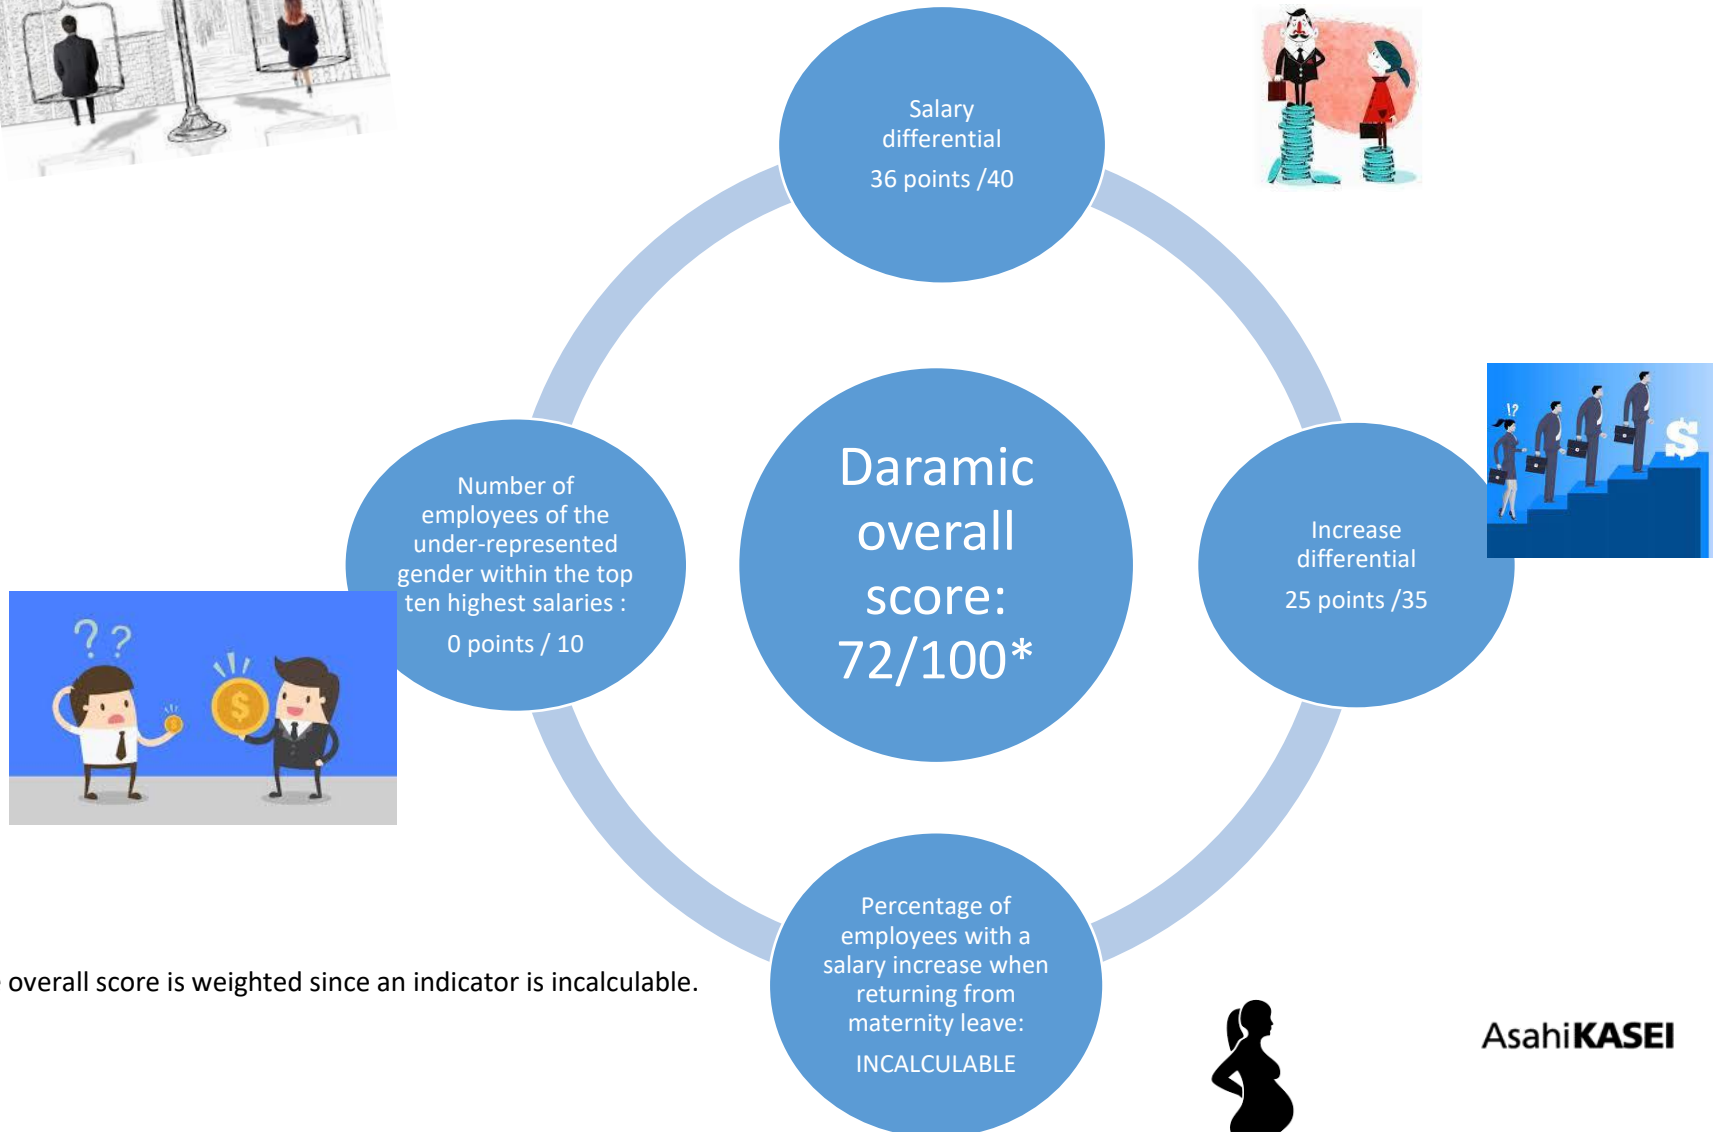

GENDER PROFESSIONAL EQUALITY INDEX – YEAR 2020

* The overall score is weighted since an indicator is incalculable.